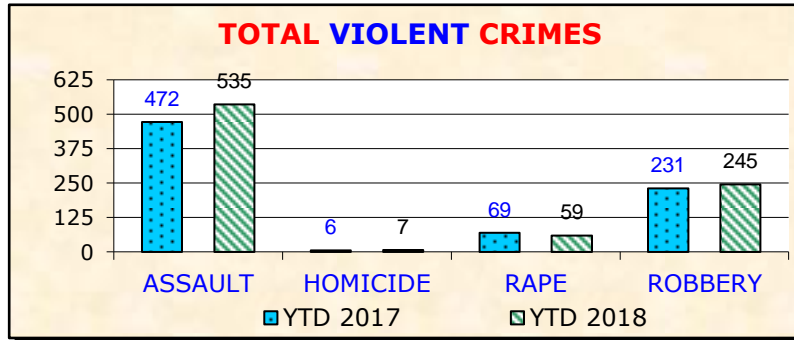

North Hollywood Violent Crimes

YEAR-TO-DATE NORTH HOLLYWOOD	TOTAL VIOLENT CRIMES			
	YTD 2017	YTD 2018	+/-	%
AGGRAVATED ASSAULT	472	535	63	13.3%
HOMICIDE	6	7	1	16.7%
RAPE	69	59	-10	-14.5%
ROBBERY	231	245	14	6.1%
TOTAL VIOLENT CRIMES	778	846	68	8.7%

✗ 13.3%	✗ 16.7%	✓ -14.5%	✗ 6.1%
ASSAULT	HOMICIDE	RAPE	ROBBERY

VIOLENT CRIMES INCREASE

There was a 13.3% increase in Aggravated Assault compared with the same time period last year, and an increase in Homicide.

Rape and other Sex Crimes decreased 14.5%, while Robbery increased 6.1% in North Hollywood.

Aggravated Assault: An attack by one person upon another for the purpose of inflicting severe or aggravated bodily injury usually accompanied by the use of a weapon or by means likely to produce death or great bodily harm (statistics include domestic violence).
Homicide: Murder and non-negligent manslaughter — the willful killing of one human being by another.
Rape: Penetration without consent of the victim including any gender of victim or perpetrator (physical resistance is not required). Statutory offenses (victim under age of consent) are excluded from Part I Crimes.
Robbery: The taking of anything of value from the care, custody, or control of a person by force or threat of force or violence and/or by putting the victim in fear.