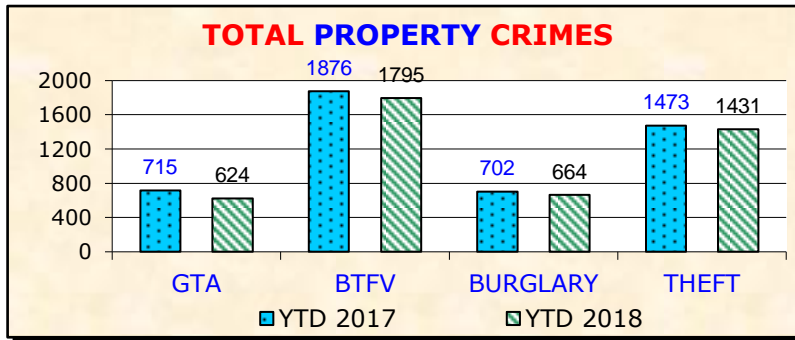

North Hollywood Area

LAPD Part I Crimes Summary

1/1 - 10/20/2018 Year-to-Date Results

In case of emergency, dial 9-1-1
 To report any non-emergency crime, call 1.877.ASK.LAPD (1.877.275.5273)
 For general inquiries and information, call NoHo LAPD Front Desk 1.818.754.8300
www.lapdonline.org/north_hollywood_community_police_station

North Hollywood Property Crimes

YEAR-TO-DATE NORTH HOLLYWOOD	TOTAL PROPERTY CRIMES			
	YTD 2017	YTD 2018	+/-	%
GRAND THEFT AUTO (GTA)	715	624	-91	-12.7%
THEFT FROM VEHICLE (BTFV)	1876	1795	-81	-4.3%
SUBTOTAL AUTO CRIMES	2591	2419	-172	-6.6%
BURGLARY	702	664	-38	-5.4%
THEFT (PERSONAL / OTHER)	1473	1431	-42	-2.9%
TOTAL PROPERTY CRIMES	4766	4514	-252	-5.3%

✓ -12.7%	✓ -4.3%	✓ -5.4%	✓ -2.9%
GTA	BTFV	BURGLARY	THEFT

PROPERTY CRIMES DECREASE

There was a 12.7% decrease in Grand Theft Auto (GTA) year-to-date, and a 4.3% decrease in Burglary Theft From Vehicle (BTFV).