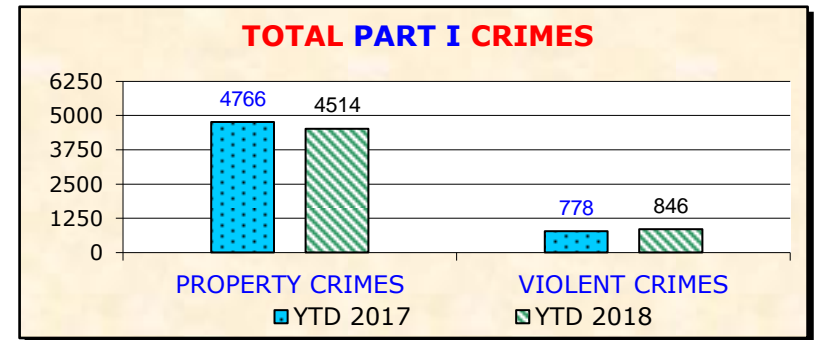

- Pamphlet sponsored by *Public Safety Committee* NoHo Neighborhood Council

• For feedback about this pamphlet, eMail RobM4LAPD@aol.com

North Hollywood Violent Crimes

YEAR-TO-DATE NORTH HOLLYWOOD	TOTAL VIOLENT CRIMES			
	YTD 2017	YTD 2018	+/-	%
AGGRAVATED ASSAULT	472	535	63	13.3%
HOMICIDE	6	7	1	16.7%
RAPE	69	59	-10	-14.5%
ROBBERY	231	245	14	6.1%
TOTAL VIOLENT CRIMES	778	846	68	8.7%

✗ 13.3%	✗ 16.7%	✓ -14.5%	✗ 6.1%
ASSAULT	HOMICIDE	RAPE	ROBBERY

VIOLENT CRIMES INCREASE

There was a 13.3% increase in Aggravated Assault compared with the same time period last year, and an increase in Homicide.

Total North Hollywood Part I Crimes

YEAR-TO-DATE NORTH HOLLYWOOD	TOTAL PART I CRIMES			
	YTD 2017	YTD 2018	+/-	%
TOTAL PROPERTY CRIMES	4766	4514	-252	-5.3%
TOTAL VIOLENT CRIMES	778	846	68	8.7%
TOTAL PART I CRIMES	5544	5360	-184	-3.3%